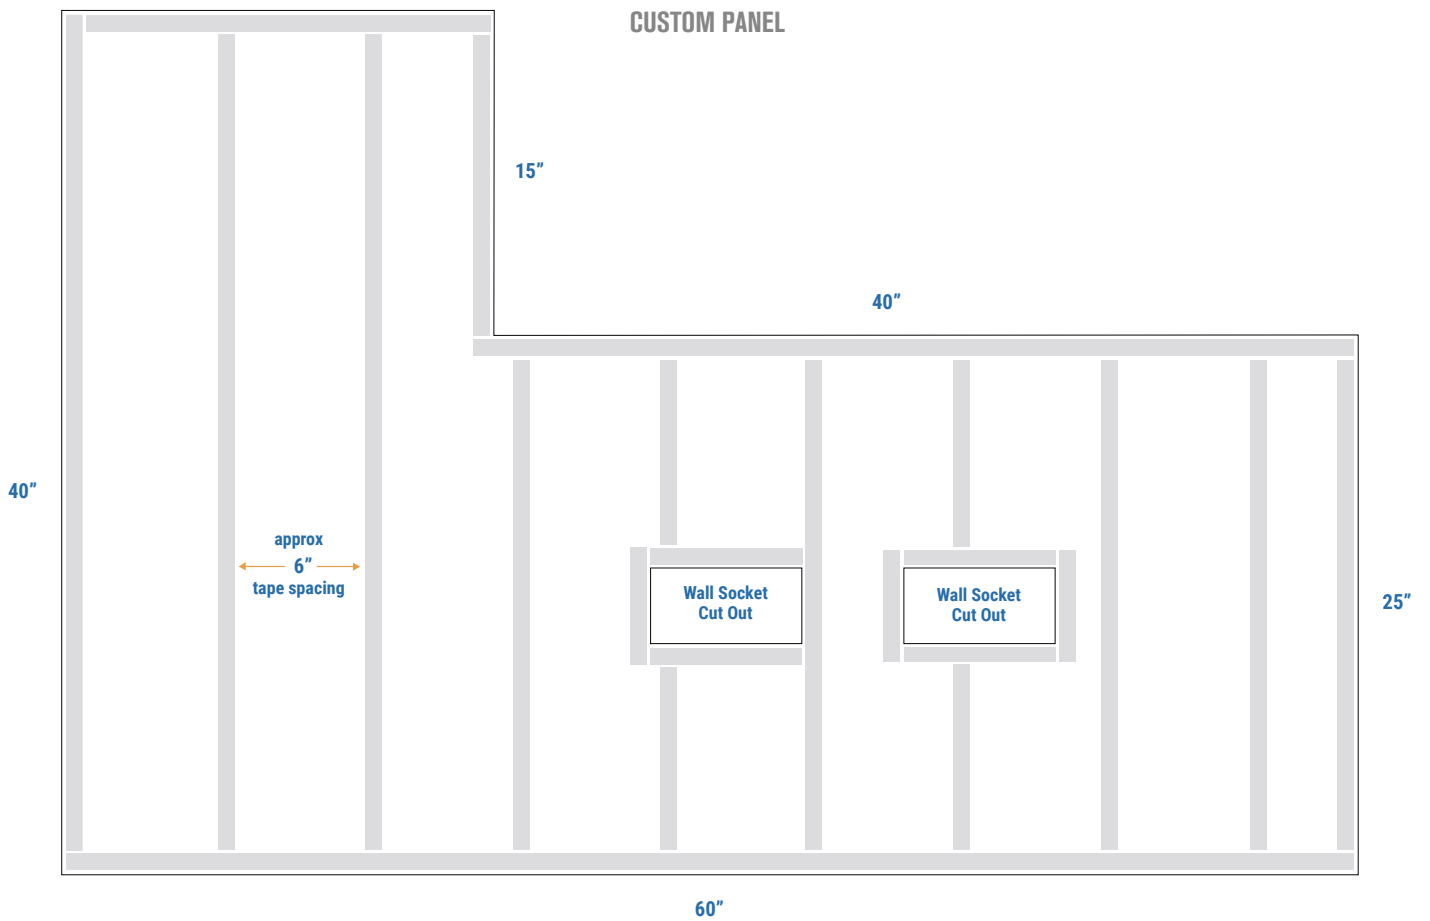

**HEMMED PANEL**

20"

**CUSTOM PANEL**

3/4"  
INSTALLATION TAPE

**HEMMED PANEL**

3/4" INSTALLATION TAPE  
ADHESIVE

20"

**CUSTOM PANEL**

3/4" INSTALLATION TAPE  
ADHESIVE