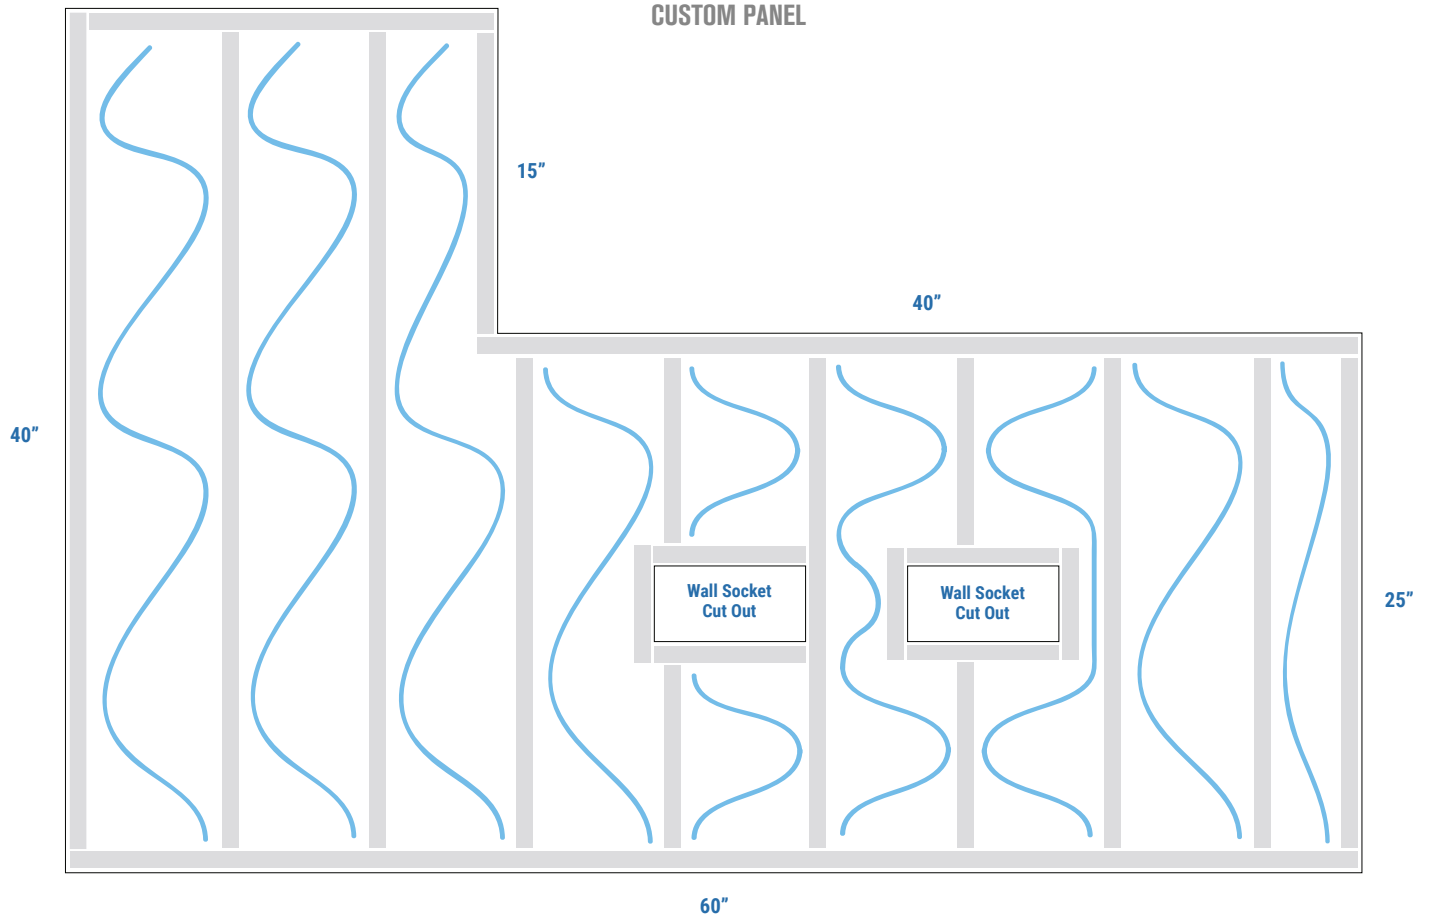

**HEMMED PANEL**

20"

**CUSTOM PANEL**

3/4"  
INSTALLATION TAPE

**HEMMED PANEL**

3/4" INSTALLATION TAPE  
ADHESIVE

20"

**CUSTOM PANEL**

3/4" INSTALLATION TAPE  
ADHESIVE